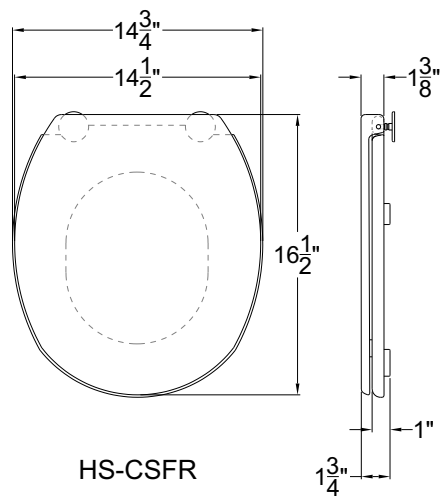

# Neo-Metro Toilet Seat

DESCRIPTION	MODEL/OPTION #
-------------	----------------

**A** SIZE - Required Selection INIT.

- ABS Plastic Elongated Seat**
- Chrome Plated - Satin Finish HS-CSF
  - Chrome Plated - Mira Finish HS-CMF
- ABS Plastic Round Seat**
- Chrome Plated - Satin Finish HS-CSFR
  - Chrome Plated - Mira Finish HS-CMFR
- ABS Plastic Elongated Open-Front Seat**
- Black HS-CB

**Model Shown: HS-CSF**  
Chrome Plated - Satin Finish

- Mounting Hardware Included
- All Toilet Seats Fit A 5-1/2" Bolt Pattern

**APPROVAL FOR MANUFACTURE**

COMPANY: \_\_\_\_\_

PROJECT NAME: \_\_\_\_\_

SIGNEE'S NAME WRITTEN CLEARLY: \_\_\_\_\_