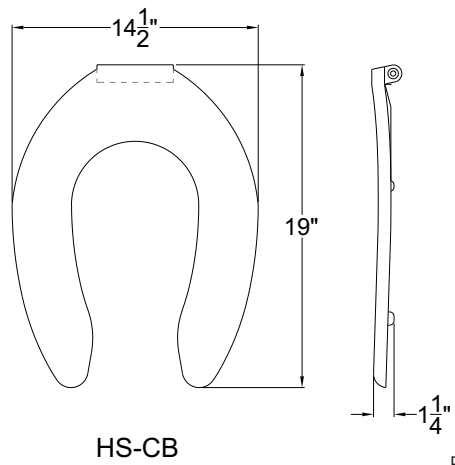

# Neo-Metro Toilet Seat

DESCRIPTION	MODEL/OPTION #
-------------	----------------

**A** SIZE - Required Selection INIT.

- ABS Plastic Elongated Seat**
- Chrome Plated - Satin Finish HS-CSF
  - Chrome Plated - Mira Finish HS-CMF
- ABS Plastic Round Seat**
- Chrome Plated - Satin Finish HS-CSFR
  - Chrome Plated - Mira Finish HS-CMFR
- ABS Plastic Elongated Open-Front Seat**
- Black HS-CB

**Model Shown: HS-CSF**  
Chrome Plated - Satin Finish

- Mounting Hardware Included
- All Toilet Seats Fit A 5-1/2" Bolt Pattern

**APPROVAL FOR MANUFACTURE**

COMPANY: \_\_\_\_\_

PROJECT NAME: \_\_\_\_\_

SIGNEE'S NAME WRITTEN CLEARLY: \_\_\_\_\_