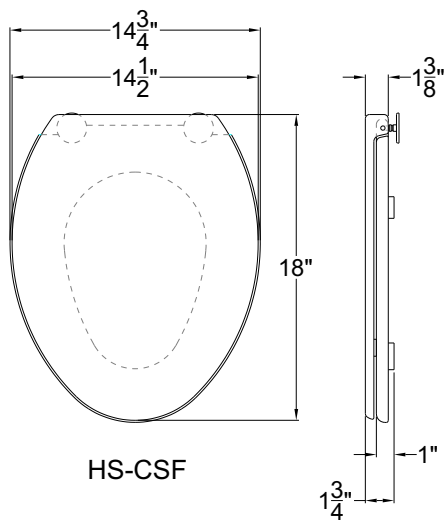

# Neo-Metro Toilet Seat

DESCRIPTION	MODEL/OPTION #
-------------	----------------

**A** SIZE - Required Selection INIT.

- ABS Plastic Elongated Seat**
- Chrome Plated - Satin Finish HS-CSF
  - Chrome Plated - Mira Finish HS-CMF
- ABS Plastic Round Seat**
- Chrome Plated - Satin Finish HS-CSFR
  - Chrome Plated - Mira Finish HS-CMFR
- ABS Plastic Elongated Open-Front Seat**
- Black HS-CB

**Model Shown: HS-CSF**  
Chrome Plated - Satin Finish

- Mounting Hardware Included
- All Toilet Seats Fit A 5-1/2" Bolt Pattern

**APPROVAL FOR MANUFACTURE**

COMPANY: \_\_\_\_\_

PROJECT NAME: \_\_\_\_\_

SIGNEE'S NAME WRITTEN CLEARLY: \_\_\_\_\_