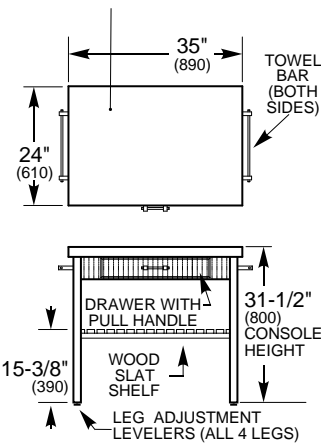

Model 8994-LTW
Cerine Console
Stainless Steel + Cherry

Storage Drawer

Towel Bars
& Wooden Slat
Bottom Shelf

Adjustable
Levelers

WITHOUT VESSEL
NOTE: NO HOLES FOR MOUNTING VESSEL
NO HOLES FOR PLUMBING

ORDERING OPTIONS

PRODUCT Specifications . . . Console table shall be fabricated with a heavy gage 304 stainless steel counter top surface. Both legs and support frames are constructed of stainless steel rectangular tubes. The sides and shelving slats are 3/4" (19 mm) thick solid wood. Wood choices include bamboo (standard), Cherry (-LTW) and Mahogany (-DKW). The console table ordered with the Cerine Vessel includes a hole for the drain and holes to mount the vessel. Console table measures: 35"(L) x 24"(W) x 31-1/2"(H) (890 mm x 610 mm x 800 mm). Console table also features a storage drawer and towel bars on both sides. All 4 legs have adjustable levelers for uneven floor surfaces.