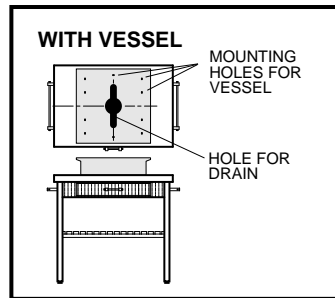

CERINE™ Console Table

FEATURES

- **STAINLESS STEEL + WOOD CONSOLE TABLE**
- **Heavy Gage Satin Finish Stainless Steel Construction**
- **Stainless Steel is a Recyclable Metal.** 
- **Sides Covered with Solid Wood**
Bamboo is Standard; Cherry & Mahogany also Available.
- **Storage Drawer**
- **Towel Bars on Two Sides**
- **Solid Wood Slat Bottom Shelf**
- **Adjustable Levelers for Uneven Floors**

Model 8994-LTW
Cerine Console
Stainless Steel + Cherry

Storage Drawer

Towel Bars
& Wooden Slat
Bottom Shelf

Adjustable
Levelers

WITHOUT VESSEL
NOTE: NO HOLES FOR MOUNTING VESSEL
NO HOLES FOR PLUMBING

ORDERING OPTIONS

Stainless Steel + Wood CERINE Vessels ordered with the - TL option include a matching console table. Mounting holes and drain hole are provided. (Finished Copper, or Material by Others [-MBO] options of console are not available.)

PRODUCT Specifications . . . Console table shall be fabricated with a heavy gage 304 stainless steel counter top surface. Both legs and support frames are constructed of stainless steel rectangular tubes. The sides and shelving slats are 3/4" (19 mm) thick solid wood. Wood choices include bamboo (standard), Cherry (-LTW) and Mahogany (-DKW). The console table ordered with the Cerine Vessel includes a hole for the drain and holes to mount the vessel. Console table measures: 35"(L) x 24"(W) x 31-1/2"(H) (890 mm x 610 mm x 800 mm). Console table also features a storage drawer and towel bars on both sides. All 4 legs have adjustable levelers for uneven floor surfaces.