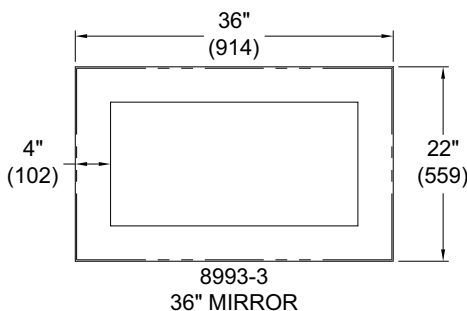

Neo-Metro Mirror

Model Shown: 8993-2-RDC12
30" Mirror with Blueberry Resin; Ebb Concept below

Member of
U.S. Green
Building Council

DESCRIPTION MODEL/OPTION #

A SIZE - Required Selection INIT.

- 22" Mirror** 8993-1
25" x 22" dimension
suggested to compliment 9108 Ebb Concept
 - 30" Mirror** 8993-2
19-3/8" x 30" dimension
suggested to compliment 9110 Ebb Concept
 - 36" Mirror** 8993-3
22" x 36" dimension
suggested to compliment 9112 Ebb Concept
- Mirror design allows for portrait or landscape orientation.