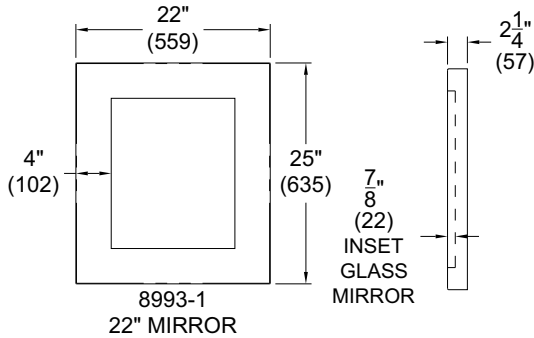

Neo-Metro Mirror

Model Shown: 8993-2-RDC12
30" Mirror with Blueberry Resin; Ebb Concept below

Member of
U.S. Green
Building Council

DESCRIPTION MODEL/OPTION #

A SIZE - Required Selection INIT.

- 22" Mirror** 8993-1
25" x 22" dimension
suggested to compliment 9108 Ebb Concept
 - 30" Mirror** 8993-2
19-3/8" x 30" dimension
suggested to compliment 9110 Ebb Concept
 - 36" Mirror** 8993-3
22" x 36" dimension
suggested to compliment 9112 Ebb Concept
- Mirror design allows for portrait or landscape orientation.