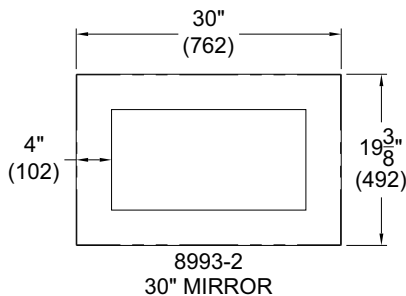

Neo-Metro Mirror

Model Shown: 8993-2-RDC12
30" Mirror with Blueberry Resin; Ebb Concept below

Member of
U.S. Green
Building Council

DESCRIPTION MODEL/OPTION #

A SIZE - Required Selection INIT.

- 22" Mirror** 8993-1
25" x 22" dimension
suggested to compliment 9108 Ebb Concept
 - 30" Mirror** 8993-2
19-3/8" x 30" dimension
suggested to compliment 9110 Ebb Concept
 - 36" Mirror** 8993-3
22" x 36" dimension
suggested to compliment 9112 Ebb Concept
- Mirror design allows for portrait or landscape orientation.