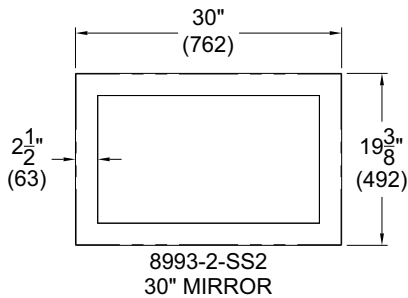

Neo-Metro Mirror

Model Shown: 8993-1-SS2
22" Stainless Steel Mirror

Member of
U.S. Green
Building Council

DESCRIPTION	MODEL/OPTION #
A SIZE - Required Selection	INIT.

- 22" Mirror**
25" x 22" dimension
suggested to compliment 9108 Ebb Concept
- 30" Mirror**
19-3/8" x 30" dimension
suggested to compliment 9110 Ebb Concept
- 36" Mirror**
22" x 36" dimension
suggested to compliment 9112 Ebb Concept