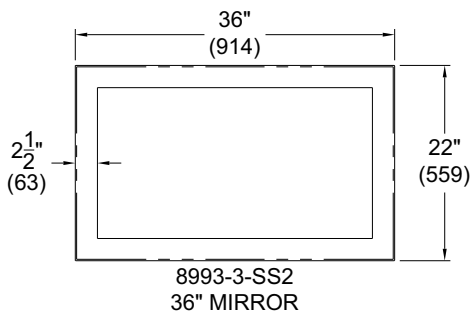

Neo-Metro Mirror

Model Shown: 8993-1-SS2
22" Stainless Steel Mirror

Member of
U.S. Green
Building Council

DESCRIPTION	MODEL/OPTION #
A SIZE - Required Selection	INIT.

- 22" Mirror**
25" x 22" dimension
suggested to compliment 9108 Ebb Concept
- 30" Mirror**
19-3/8" x 30" dimension
suggested to compliment 9110 Ebb Concept
- 36" Mirror**
22" x 36" dimension
suggested to compliment 9112 Ebb Concept