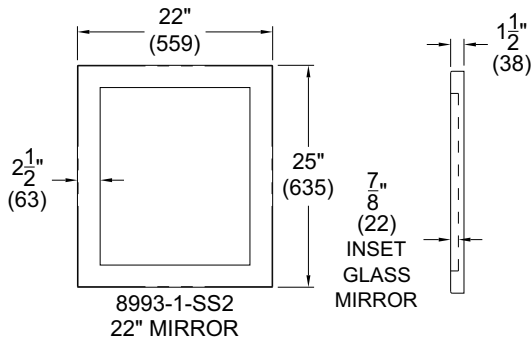

Neo-Metro Mirror

Model Shown: 8993-1-SS2
22" Stainless Steel Mirror

Member of
U.S. Green
Building Council

DESCRIPTION	MODEL/OPTION #
A SIZE - Required Selection	INIT.

- 22" Mirror**
25" x 22" dimension
suggested to compliment 9108 Ebb Concept
- 30" Mirror**
19-3/8" x 30" dimension
suggested to compliment 9110 Ebb Concept
- 36" Mirror**
22" x 36" dimension
suggested to compliment 9112 Ebb Concept