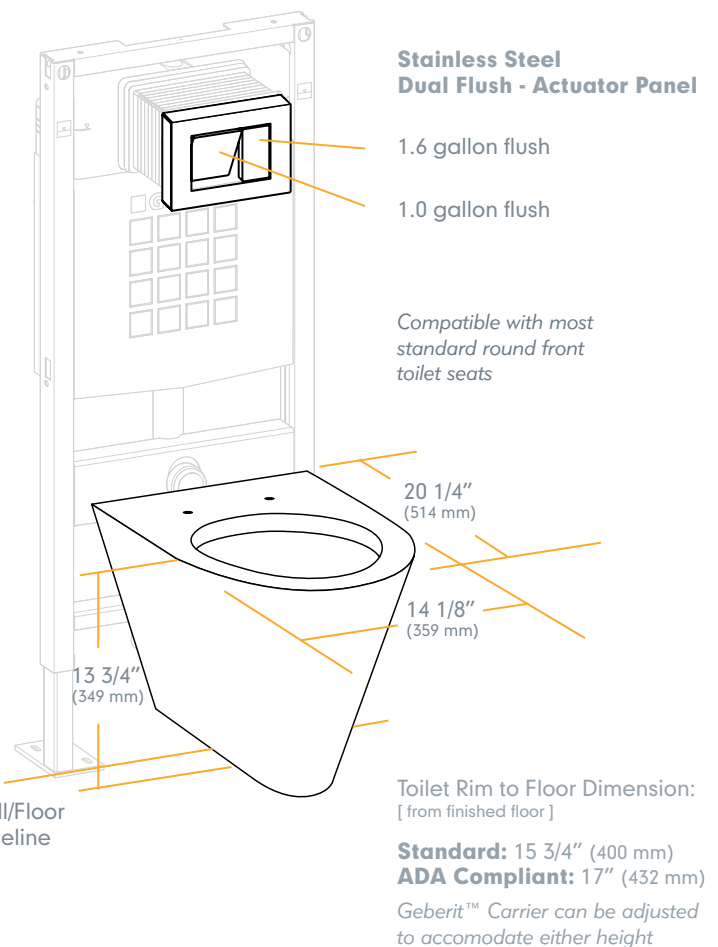

UP TO MY OO

Green... It's Clean.....

Like to make a design statement and save the environment with you need to use everyday?

The miniLoo toilet is perfect for that small space. It's off the floor orientation, compact, and wheelchair accessible. The miniLoo is manufactured from environmentally-friendly recycled stainless steel that can help in the green build-up in your bathroom.

In addition, the miniLoo utilizes a dual flush European in-wall tank mechanism to reduce water consumption by allowing the user to choose between a 1.0 gallon flush for liquids and a 1.6 gallon flush for solids.

The miniLoo is available in a high-polish mirror and a White Gloss durable powder coating. The miniLoo is available separately in all 3 finish selections. Toilet seats are sold