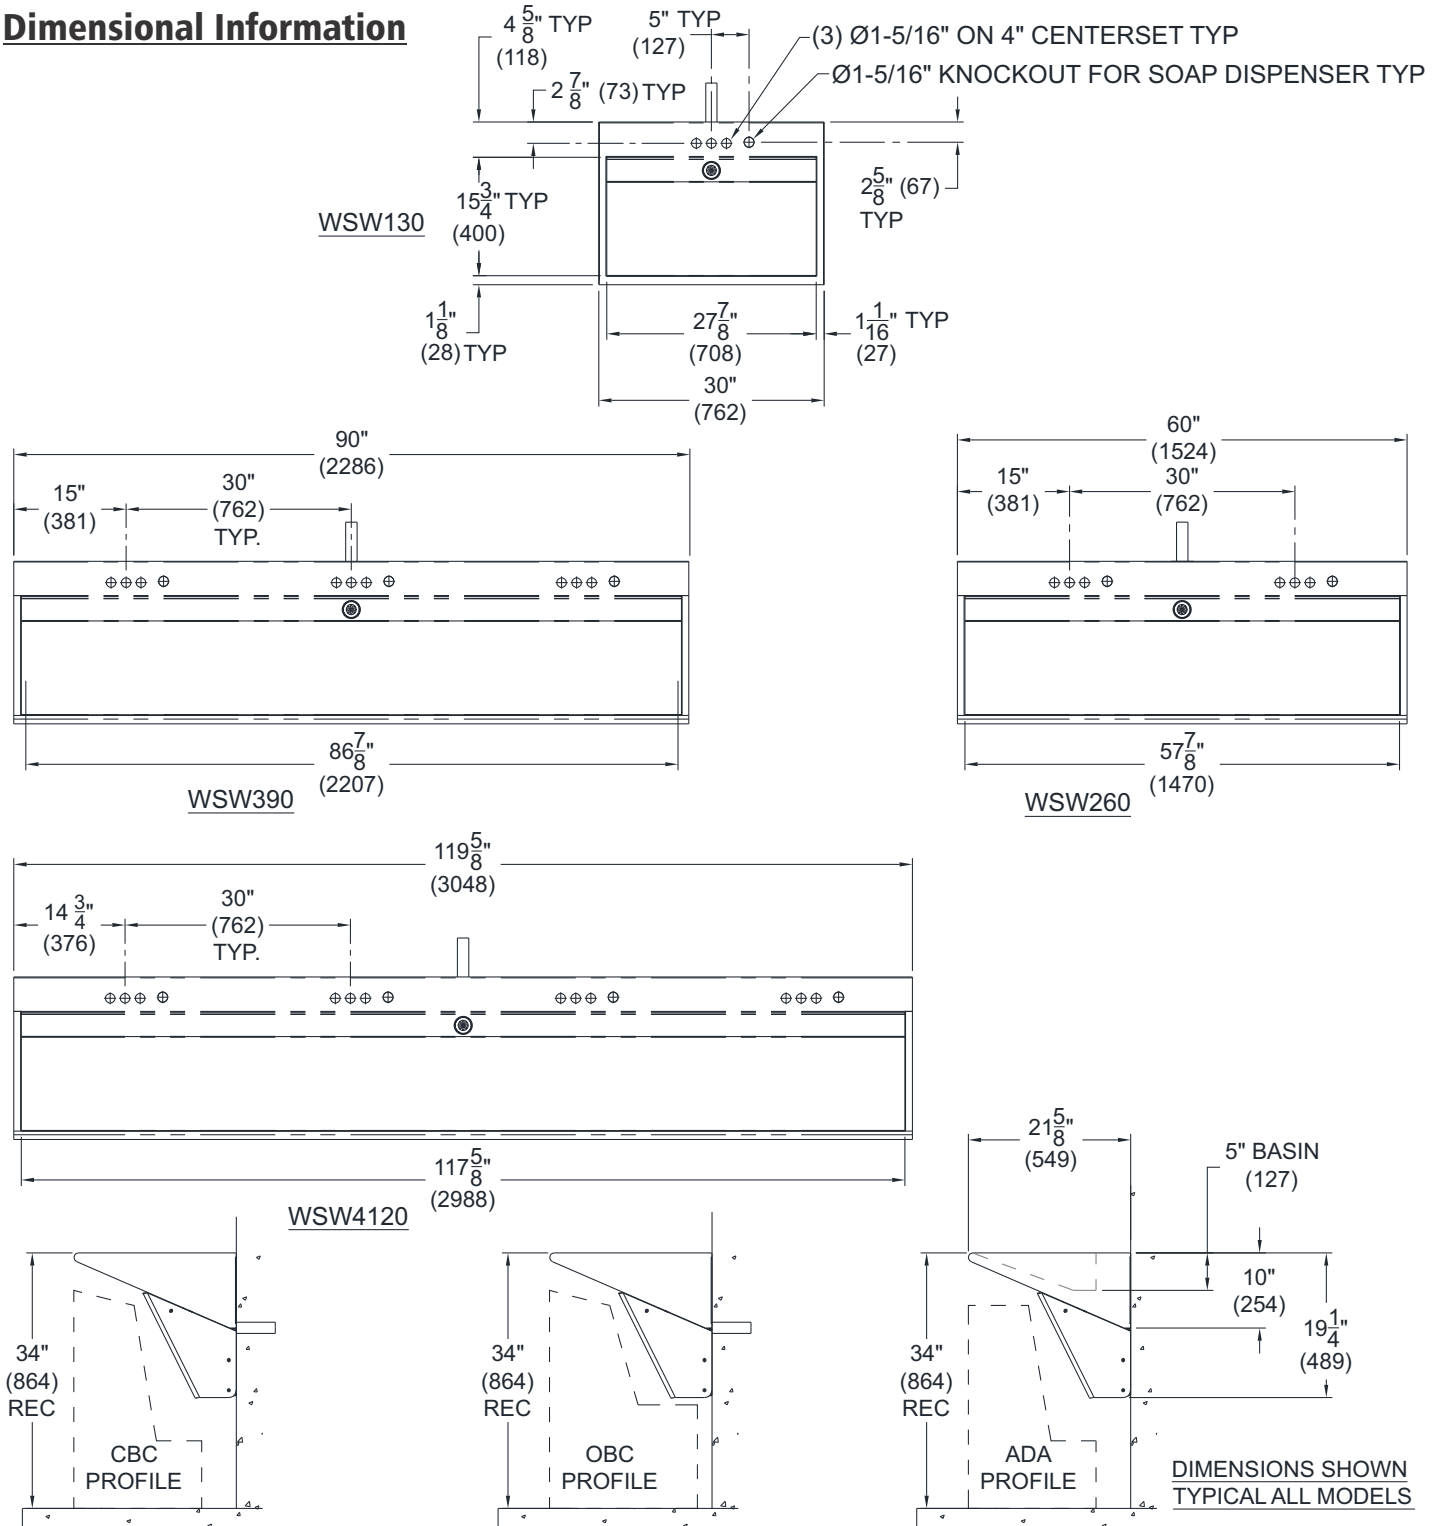

Troughs are wall mounted and available in several widths to accommodate one to four persons. Deck is pre-drilled at each station with (3) hole punching for a 4" Centerset for a Faucet (shipped loose) and includes a Ø1-3/8" knockout for Soap Dispenser to be installed at a later date, if required. Mounting includes "S" clip brackets provided at each station and mounting points in housing for 1/4" hardware to be provided by others. Basin is formed to facilitate drainage and includes punching to accept a 1-1/2" Drain Assembly. Unit is fabricated from 16 gauge, type 304 stainless steel with exposed surfaces polished to a #4 satin finish.

Additional Accessories include a Daisy (Drain) Strainer with Tailpiece and a P-Trap Assembly made of Plastic or Chrome Plated Brass.

Model Shown: WSW4120-F60
120" Wide 4 Station Trough with Sensor Operated J-Spout

Model Shown: WSW390-F60
90" Wide 3 Station Trough with Sensor Operated J-Spout

SS WEDGE Stainless Steel Trough

Dimensional Information

All dimensions are subject to manufacturer's tolerance of plus or minus 1/2" nominal and subject to change without notice. Neo-Metro assumes no responsibility for use of void or superseded data. Neo-Metro, City of Industry, CA, Member of Morris Group International. Please visit www.neo-metro.com for most current specifications.