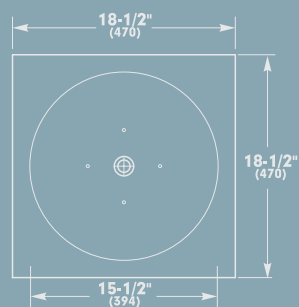

Tazon™ Vessel

Model # 8933 ABOVE COUNTER

Round and Round

we go.

Neo-Metro® introduces it's new round vessel :: Tazon™.

The Tazon vessel is constructed from heavy gauge stainless steel and is designed to work with a variety of bathroom counters. Tazon features a unique trapezoid exterior shape, while the inner basin space accommodates a 16" (400mm) bowl with a depth of 5" (116mm).

Vessel available in satin finish, or satin finish with a high polished Mira rim.