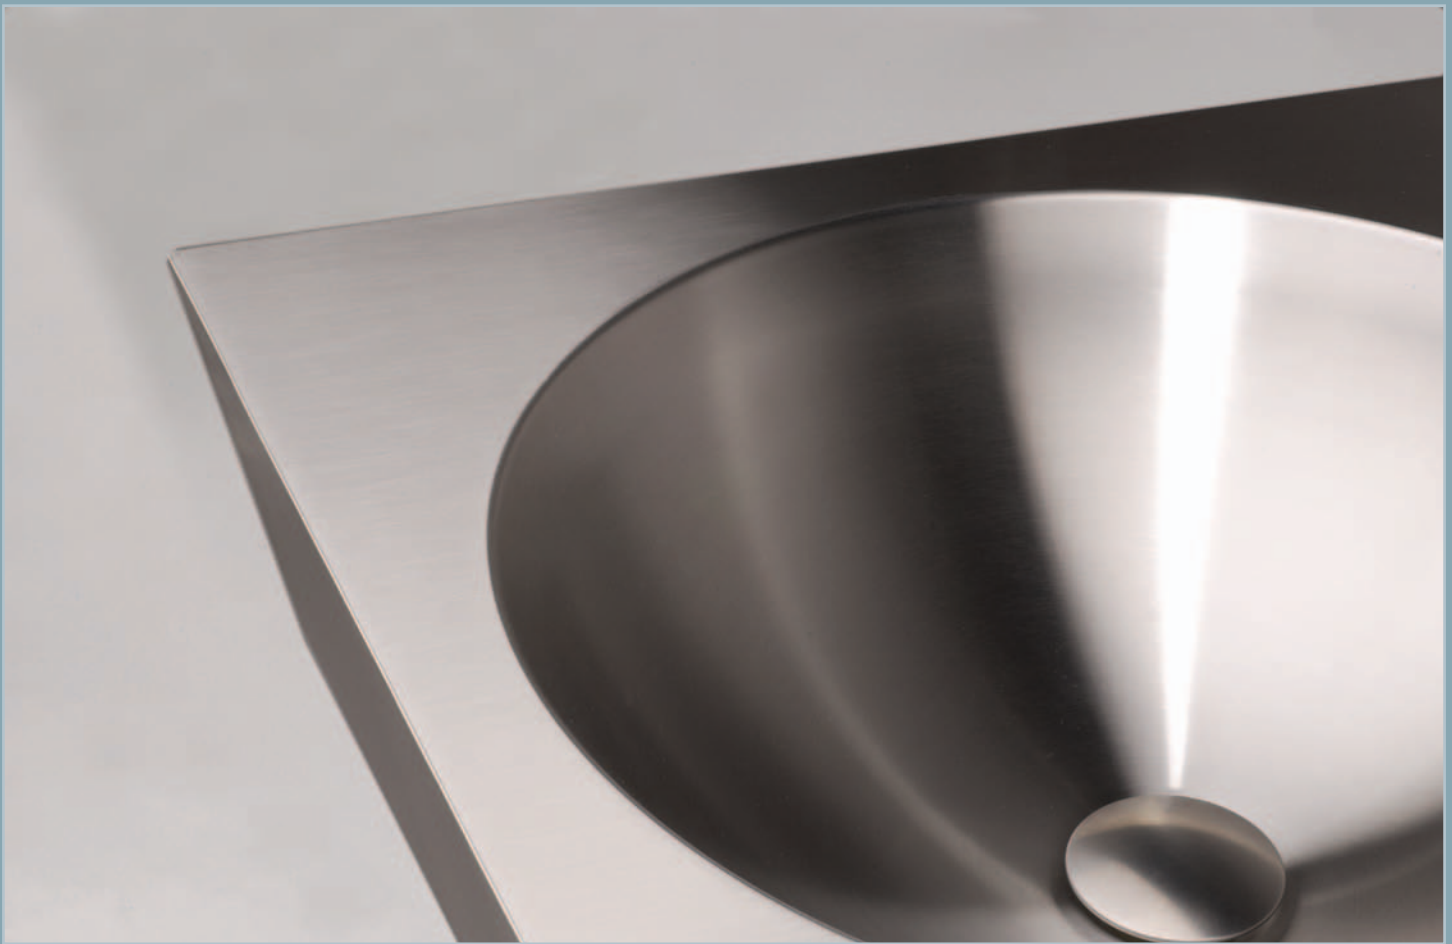

Tazon™ Vessel

Model # 8933 ABOVE COUNTER

Round and Round

we go.

Neo-Metro® introduces it's new round vessel :: Tazon™.

The Tazon vessel is constructed from heavy gauge stainless steel and is designed to work with a variety of bathroom counters. Tazon features a unique trapezoid exterior shape, while the inner basin space accommodates a 16" (400mm) bowl with a depth of 5" (116mm).

Vessel available in satin finish, or satin finish with a high polished Mira rim.

Complete specifications available online.
Patent Pending

All dimensions are nominal and subject to manufacturer's change without notice.

800.591.9050
626.855.4854

www.neo-metro.com

L1001000