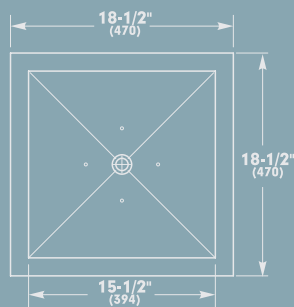

## Hip to Be. Square, that is.

Neo-Metro® introduces it's new square vessel :: Vizza™.

The Vizza vessel is constructed from heavy gauge stainless steel and is designed to work with a variety of bathroom counters. Vizza features a 15.5" (395mm) bowl with a depth of 5" (116mm). Available in a satin finish, or satin finish with a high polished Mira rim.