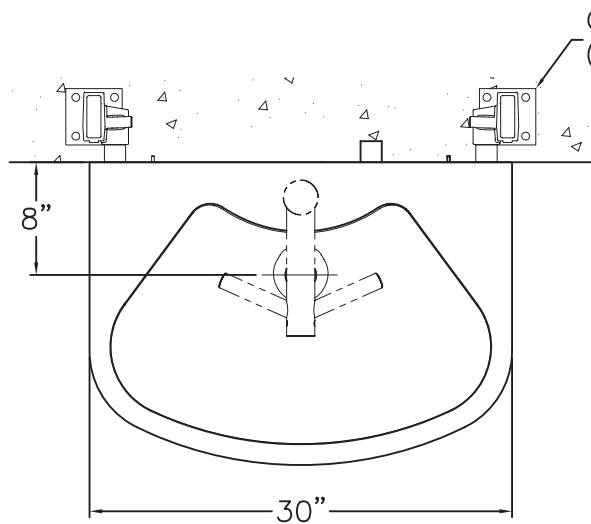

Patent Pending

A Complete Package: Faucet, hand dryer, basin (available in a variety of colors), trap cover and sink carrier arm system. Meets ADA codes and can stand impact of 1,000 pounds. HEPA filtration removes 99.9 percent of bacteria from the air used to dry hands.

Perfect for the commercial restroom application.

Model # 9121

Neo-Metro PAT Basin

Cast solid surface basin featuring **dyson airblade top** faucet and hand dryer

www.neo-metro.com

899.591.9050

Dyson Airblade is a trademark of Dyson Ltd.