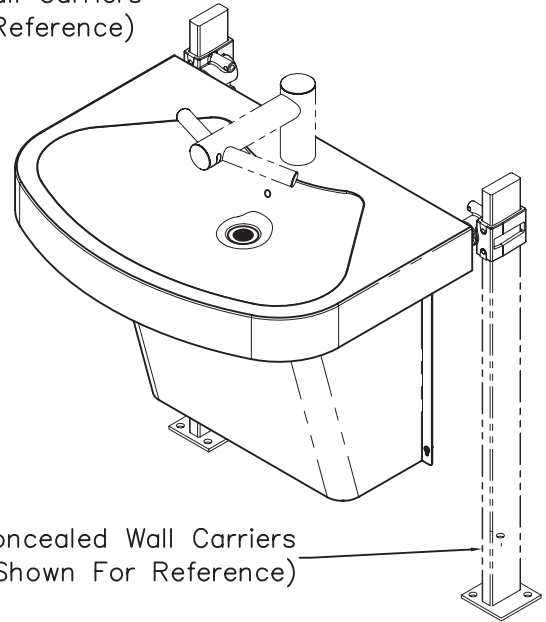

Concealed Wall Carriers
(Shown For Reference)

dyson airblade top Faucet
(Shown For Reference)

Concealed Wall Carriers
(Shown For Reference)