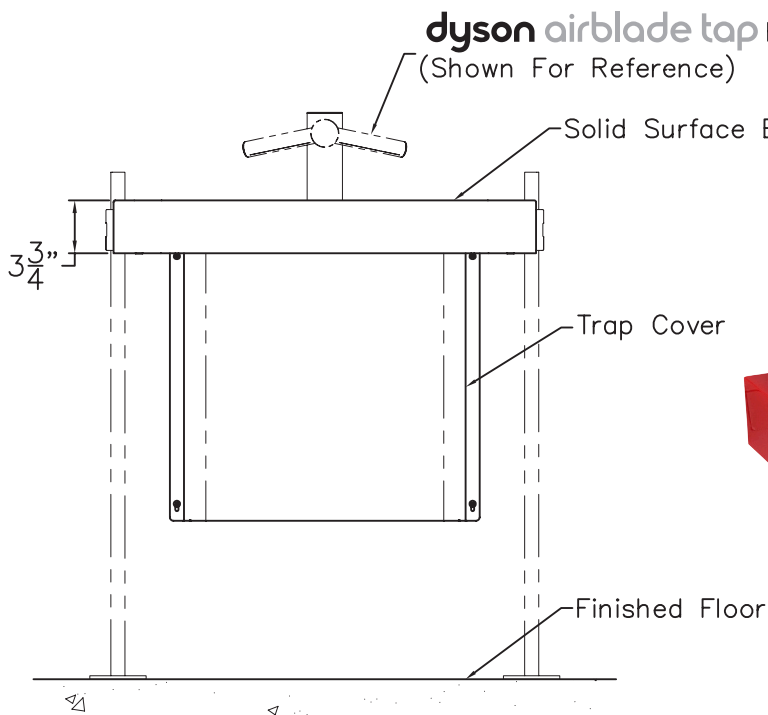

Introducing the Neo-Metro SLAB basin with **dyson airblade tap**. The Dyson Airblade tap faucet and hand dryer flaunts Neo-Metro's expertise in casting soy-based solid surface basins to create a cost-effective and easy-to-clean solution that has it all: less environmental impact, superior hygienic benefits, as well as **lower operational costs & maintenance than your average basin/faucet combination.**

Dyson Airblade is a trademark of Dyson Ltd.

Concealed Wall Carriers
(Shown For Reference)

Concealed Wall Carriers
(Shown For Reference)

dyson airblade top Faucet
(Shown For Reference)

Solid Surface Basin

Trap Cover