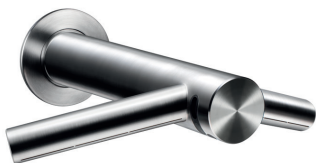

Neo-Metro[®] PAT Basin

Cast solid surface basin featuring **dyson airblade tap** faucet and hand dryer

3 Basins

9121

9131

9141

3 Colors

Blanco

Grey Goose

Grenadine

Additional colors available.

2 Faucets/Hand Dryers

AB09 - Deck Mounted

AB11 - Wall Mounted

How it works:

tap + PAT

Introducing the Neo-Metro SLAB basin with **dyson airblade tap**. The Dyson Airblade tap faucet and hand dryer flaunts Neo-Metro's expertise in casting soy-based solid surface basins to create a cost-effective and easy-to-clean solution that has it all: less environmental impact, superior hygienic benefits, as well as **lower operational costs & maintenance than your average basin/faucet combination.**