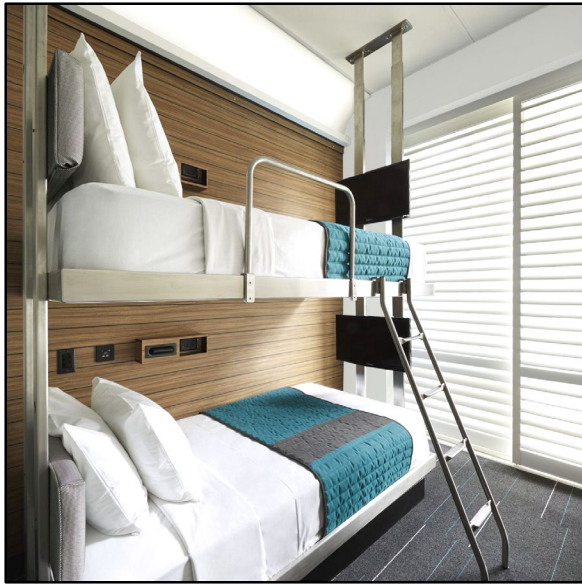

NEO-METRO® for the Pod Hotels, NYC

POD39, POD Times Square, and POD51