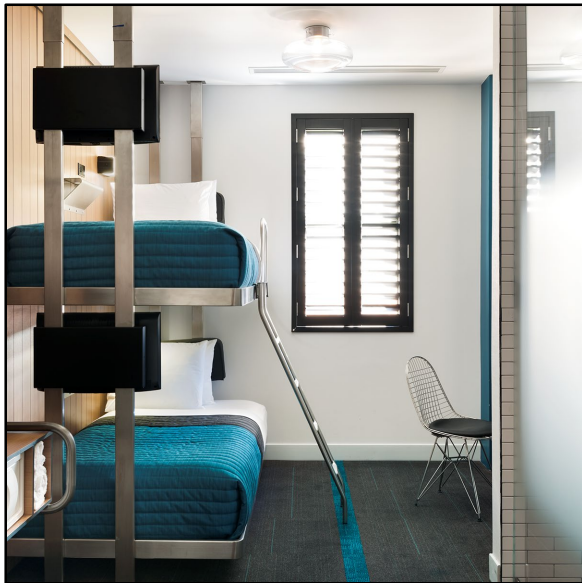

NEO-METRO® for the Pod Hotels, NYC

POD39, POD Times Square, and POD51