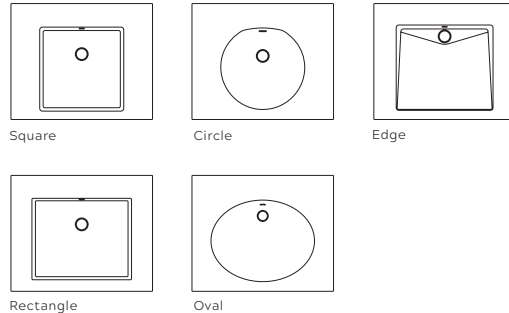

Basin Selection