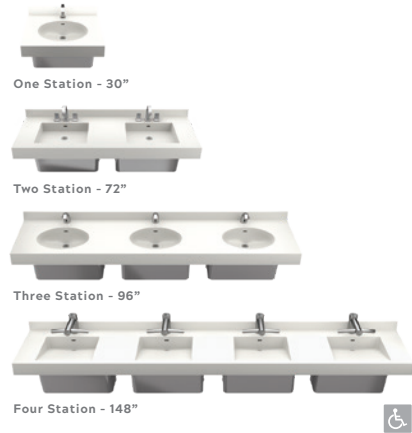

CONFIGURABLE-SLAB™

BY NEO-METRO®

Design with Ease

It's your design. Select your basin to match. Simply select:

Size - Choose a length between 30" - 148"

Basin - Square, Rectangle, Edge, Round, or Oval

Color - Available in nine standard colors or we can match a specified pantone® color

FAST DELIVERY AND EASY INSTALLATION
LEARN MORE ▶

Size

Basin Selection

Standard Colors

WWW.NEO-METRO.COM | 800-591-9050 | 626-336-4561
GROWN AND MANUFACTURED IN CALIFORNIA

L1001452
1019

MEMBER OF

MORRIS GROUP
INTERNATIONAL