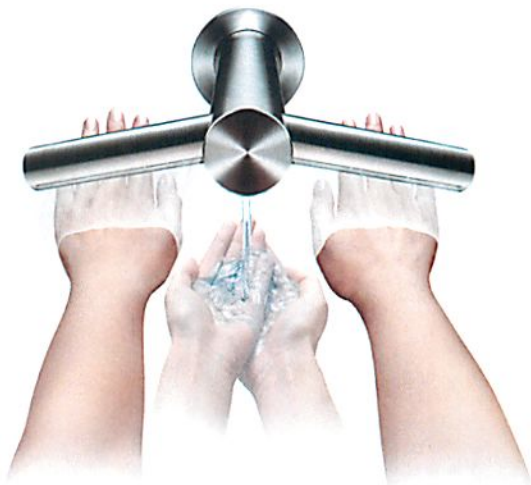

Airblade™ hand drying technology in a tap.

With Airblade™ technology in a tap, hands can be dried at the sink in 14 seconds.* There's no need to move to a separate drying area.

Neo-Metro® basins featuring the Dyson Airblade tap.

The Dyson Airblade tap faucet and hand dryer flaunts Neo-Metro's expertise in casting soy-based solid surface basins to create a cost-effective and easy-to-clean solution.

PAT Basin

SLAB Basin

*Dry time measured using Dyson test method 769 based on NSF P335 using a measurement of 0.1g residual moisture.

dyson airblade tap

SLAB Basins

3 standard sizes. Contact Neo-Metro for custom sizes.

9115 @ 36"

9114 @ 42"

9113 @ 55"
(Dual basin or left/right-only option)

3 standard colors. Additional colors available.

Blanco