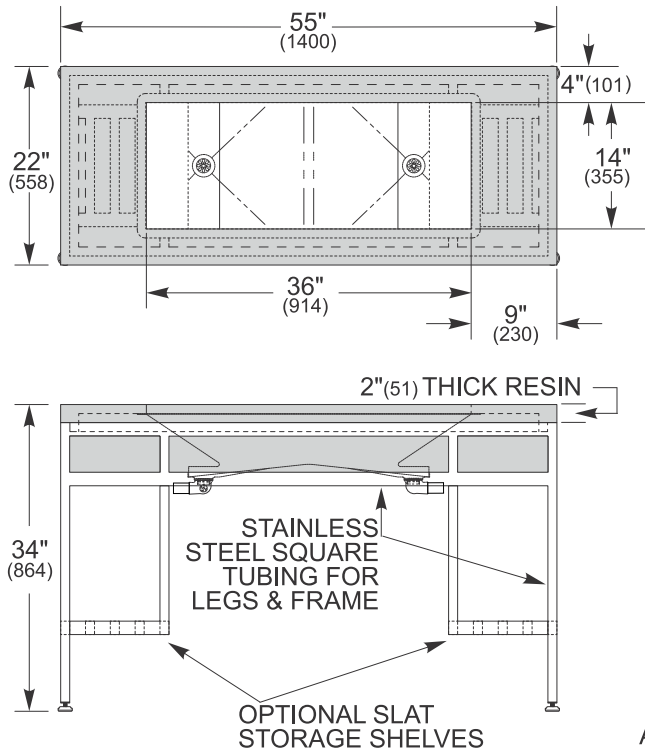

55" Ebb Concept Console/Table

PRODUCT Specification . . . The 55" Ebb Concept Console/Table includes a 2" (51mm) thick resin or solid surface deck with an opening to accommodate an under mounted Ebb Basin. The unit is configured for the 3671 Deep Ebb Basin, 3674 Shallow Ebb Basin or 3672 Symetric Ebb Basin. All Ebb Basins have a grid strainer with close elbow and 1-1/4" O.D. tailpiece waste connection. The basin is available in a Satin (standard), Mira (high polish), or Powdercoat Finish. The frame is constructed out of Satin Finish (standard) stainless steel rectangular tubing. The stainless steel frame is also available in Mira Finish or a

Powdercoated Finish. The resin countertop is available in a variety of standard colors. Neo-Metro can also custom color match the resin deck to a Pantone® color or customer color sample. A solid surface counter top is additionally available. Matching resin or solid surface panels are included. A optional storage shelf system is available only when the Console uses 3672 or 3674 Ebb Basins. Adjustable levelers are provided on each leg for uneven floors. An under counter LED lighting system is available with resin countertops.