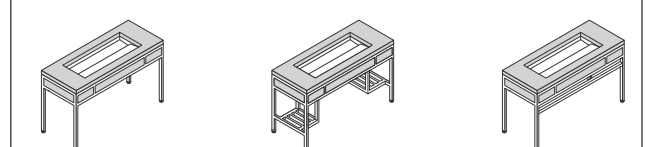

DESCRIPTION	MODEL/OPTION #
A ORIENTATION - Required Selection	INIT. _____
☐ Console/Table 34" (864 mm) Height with Legs	9112
B FRAME - Required Selection	INIT. _____
☐ Satin Finish (Standard)	-S
☐ Mira Finish (High Polish)	-HP
☐ Black Gloss Powdercoat	-EG07
☐ White Gloss Powdercoat	-EG10
☐ Black Matte Powdercoat	-EG22
☐ White Matte Powdercoat	-EG26
☐ No Shelves (Standard)	
☐ With Shelves (-SS option)	
☐ With Towel Bar (-TBS option)	
C RESIN DECK MATERIAL - Required Selection	INIT. _____
Resin Material	
☐ Cloud Nine Resin (white)	-RDC01
☐ Stealth Fog Resin (smoke/glossy)	-RDC02
☐ Yokan Resin (amber)	-RDC03
☐ Oceana Resin (aqua)	-RDC04
☐ Skye Resin (blue)	-RDC05
☐ Cranjuice Resin (red)	-RDC06
☐ Wineberry Resin (purple)	-RDC07
☐ Green Tea Resin (dark green)	-RDC08
☐ Green Apple Resin (green)	-RDC09
☐ Tangerine Dream Resin (orange)	-RDC11
☐ Blueberry Resin (Turquoise)	-RDC12
☐ Custom Color Resin Specify Pantone® Color _____ or supply tile, color chip, sample	-RDC00
Solid Surface Material (lighting not available)	
☐ Blanco Solid Surface (white/solid color)	-RDC10
☐ Grey Goose Solid Surface (Gray)	-RDC14
☐ Anise Solid Surface (Black)	-RDC16