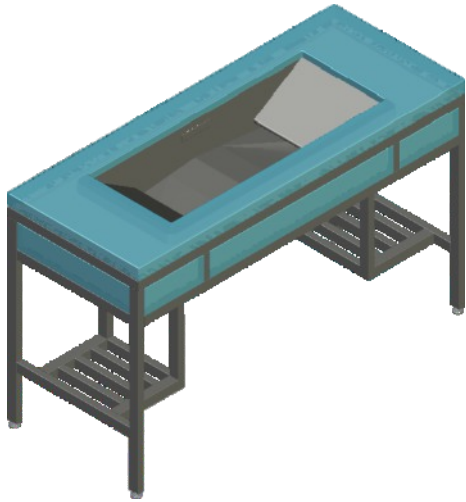

55" Ebb® Concept Console/Table

Model Shown: 9112-S-SS-RDC05-3672-S-OF-LGT-FBO
 55" Ebb Concept Console/Table, Satin Finish Frame, Storage Shelves, Skye Resin Resin Side Panels (included), Satin Finish Symmetric Ebb Basin with Overflow, Undercounter LED Lighting System (110V); Faucets Supplied by Customer

- **55" CAST RESIN DECK WITH STAINLESS STEEL FRAME TABLE MADE EXCLUSIVELY FOR NEO-METRO'S EBB (HIDDEN DRAIN STAINLESS STEEL) BASIN**
- **Stainless Steel Frame Construction in Satin, Mira (High Polish), Black (Gloss or Matte) or White (Gloss or Matte) Powdercoat**
- **Colored Resin Deck - Custom color can be specified.**
- **Optional Storage Shelves are Available.**
- **Adjustable Levelers for Uneven Floors**
- **Attractive Undercounter LED Lighting is Available.**