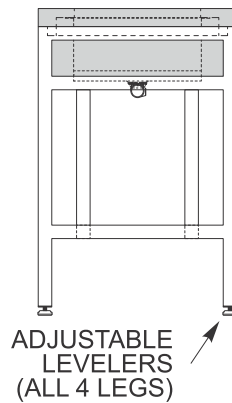

55" Ebb Concept Console/Table

PRODUCT Specification . . . The 55" Ebb Concept Console/Table includes a 2" (51mm) thick resin or solid surface deck with an opening to accommodate an under mounted Ebb Basin. The unit is configured for the 3671 Deep Ebb Basin, 3674 Shallow Ebb Basin or 3672 Symetric Ebb Basin. All Ebb Basins have a grid strainer with close elbow and 1-1/4" O.D. tailpiece waste connection. The basin is available in a Satin (standard), Mira (high polish), or Powdercoat Finish. The frame is constructed out of Satin Finish (standard) stainless steel rectangular tubing. The stainless steel frame is also available in Mira Finish or a

Powdercoated Finish. The resin countertop is available in a variety of standard colors. Neo-Metro can also custom color match the resin deck to a Pantone® color or customer color sample. A solid surface counter top is additionally available. Matching resin or solid surface panels are included. A optional storage shelf system is available only when the Console uses 3672 or 3674 Ebb Basins. Adjustable levelers are provided on each leg for uneven floors. An under counter LED lighting system is available with resin countertops.