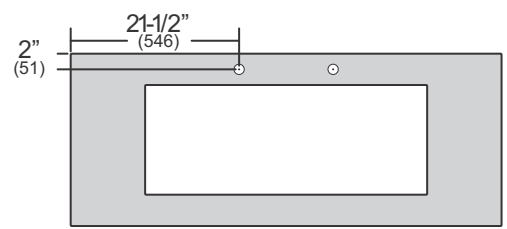

55" Ebb® Concept Console/Table

Add (+) D EBB BASIN SELECTION - Required Selection INIT.

	Deep Ebb Basin	
	☐ Satin (standard)	-3671
	☐ Mira (high polish)	-3671-HP
	☐ Black Gloss Powdercoat	-3671-EG07
	☐ White Gloss Powdercoat	-3671-EG10
	Shallow Ebb Basin	
	☐ Satin (standard)	-3674
	☐ Mira (high polish)	-3674-HP
	☐ Black Gloss Powdercoat	-3674-EG07
	☐ White Gloss Powdercoat	-3674-EG10
	Option for Basin	
	☐ Overflow Waste Outlet	-OF
	Solid Surface Ebb Basin	
☐ 14" x 33" (Blanco) with Integral Overflow	-3676-OF	

Add (+) E UNDERCOUNTER LIGHTING INIT.

☐ LED Lighting System (110 Volts)	-LGT
☐ LED Lighting System (220 Volts)	-LGT-220V

Add (+) F FAUCET DRILLING CONFIGURATION INIT.

☐ No Faucet Hole For wall mounted faucet	-H0
☐ Single Hole ø1-5/16" Centered Hole	-H1

NOTE: An undercounter light (-LGT) may need to be eliminated or relocated with a deck mounted Faucet.

Orders will not be processed until specification sheets including faucet drilling worksheets are complete and signed. No cancellations.

Neo-Metro assumes no responsibility for use of void or suspended data. All dimensions are nominal and subject to manufacturer change without notice.

APPROVAL FOR MANUFACTURE

COMPANY: _____

PROJECT NAME: _____

SIGNEE'S NAME WRITTEN CLEARLY: _____

DATE: _____

AUTHORIZED SIGNATURE: _____

WARNING: Cancer and Reproductive Harm - www.P65Warnings.ca.gov