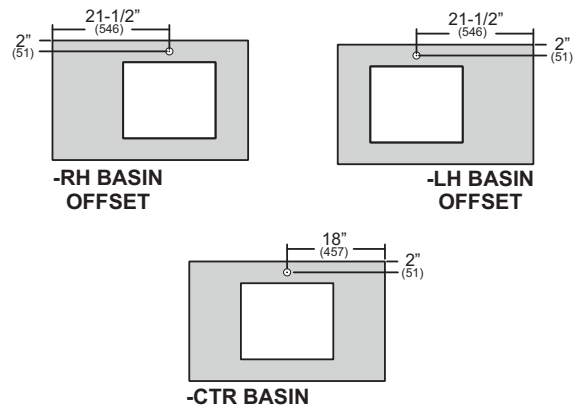

- 14" x 17" (Blanco) with Integral Overflow -3679-OF

**REQUIRED**

Please indicate location of basin:

		
<input type="checkbox"/> -LH Left Offset	<input type="checkbox"/> -CTR Centered	<input type="checkbox"/> -RH Right Offset

**Add (+) E UNDERCOUNTER LIGHTING** INIT.

- LED Lighting System (110 Volts) -LGT
- LED Lighting System (220 Volts) -LGT-220V

**Add (+) F FAUCET DRILLING CONFIGURATION** INIT.

- No Faucet Hole -H0  
For wall mounted faucet
- Single Hole -H1  
ø1-5/16" Centered Hole