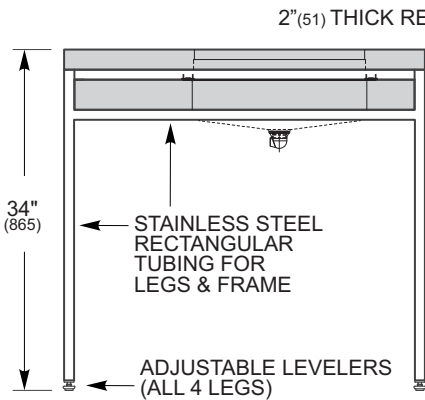

36" Ebb® Concept Console/Table

PRODUCT Specification . . . The 36" Ebb Concept Console/Table includes a 2" (51mm) thick resin or solid surface deck with an opening to accommodate an under mounted Ebb Basin. The unit is configured for the 3670 Deep Ebb Basin or 3673 Shallow Ebb Basin. All Ebb Basins have a grid strainer with close elbow and 1-1/4" O.D. tailpiece waste connection. The waste assembly is not provided. The basin can be placed on either left (-LH) or right (-RH) side of a 13" (330 mm) counter space. A center (-CTR) configuration is also available leaving 9-1/2" (241 mm) on both sides. The frame is constructed of Satin Finish

(standard) stainless steel rectangular tubing. The stainless steel frame is also available in Mira Finish, White Gloss Powdercoating or Black Matte Powdercoating. The resin countertop is available in a variety of standard colors. Neo-Metro can also custom color match the resin deck to a Pantone® color or customer color sample. A solid surface counter top is additionally available. Side panels match the selected countertop material. Storage shelf and towel bar options are available. Adjustable levelers are provided on each leg for uneven floors. An under counter LED lighting system is available with resin countertops only.

Neo-Metro assumes no responsibility for use of void or suspended data. All dimensions are nominal and subject to manufacturer change without notice.