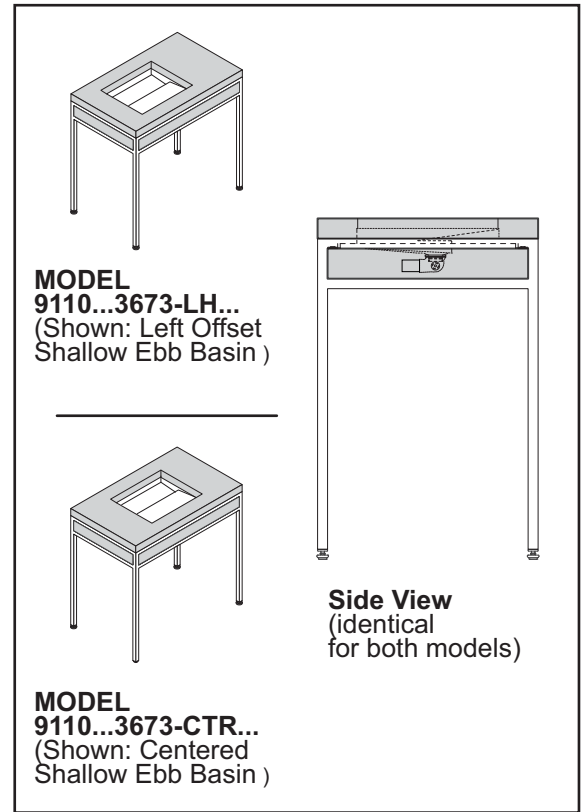

36" Ebb® Concept Console/Table

PRODUCT Specification . . . The 36" Ebb Concept Console/Table includes a 2" (51mm) thick resin or solid surface deck with an opening to accommodate an under mounted Ebb Basin. The unit is configured for the 3670 Deep Ebb Basin or 3673 Shallow Ebb Basin. All Ebb Basins have a grid strainer with close elbow and 1-1/4" O.D. tailpiece waste connection. The waste assembly is not provided. The basin can be placed on either left (-LH) or right (-RH) side of a 13" (330 mm) counter space. A center (-CTR) configuration is also available leaving 9-1/2" (241 mm) on both sides. The frame is constructed of Satin Finish

(standard) stainless steel rectangular tubing. The stainless steel frame is also available in Mira Finish, White Gloss Powdercoating or Black Matte Powdercoating. The resin countertop is available in a variety of standard colors. Neo-Metro can also custom color match the resin deck to a Pantone® color or customer color sample. A solid surface counter top is additionally available. Side panels match the selected countertop material. Storage shelf and towel bar options are available. Adjustable levelers are provided on each leg for uneven floors. An under counter LED lighting system is available with resin countertops only.

Neo-Metro assumes no responsibility for use of void or suspended data. All dimensions are nominal and subject to manufacturer change without notice.