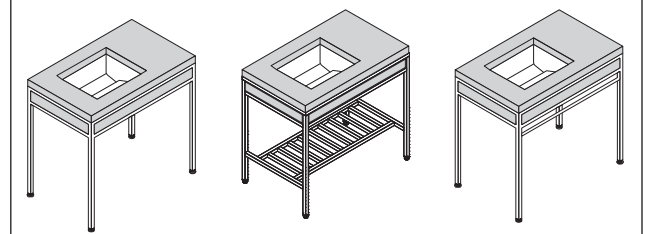

36" Ebb® Concept Console/Table

- **36" CAST RESIN DECK WITH STAINLESS STEEL FRAME TABLE MADE EXCLUSIVELY FOR NEO-METRO'S EBB (HIDDEN DRAIN STAINLESS STEEL) BASIN**
- **Stainless Steel Frame Construction Satin Finish is Standard Optional Finishes include Mira High Polish, White Gloss and Black Matte Powdercoat**
- **Colored Resin Deck - Various Colors available; custom color can be specified**
- **Optional Storage Shelves**
- **Optional Towel Bar**
- **Left, Right, or Centered Ebb Basin Placement in Deck**
- **Adjustable Levelers for Uneven Floors**
- **Attractive Undercounter LED Lighting is Available**