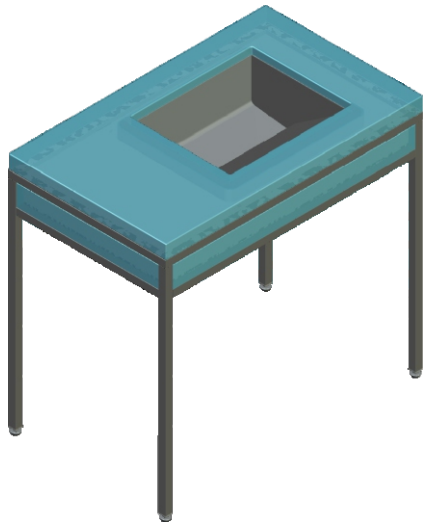

36" Ebb® Concept Console/Table

Model Shown: 9110-S-RDC05-3670-NFD
36" Ebb Concept Console/Table, Satin Finish Frame, Storage Shelves, Skye Resin, Satin Finish 19" Long Ebb Basin Right Configured, No Faucets Drilling

- **36" CAST RESIN DECK WITH STAINLESS STEEL FRAME TABLE MADE EXCLUSIVELY FOR NEO-METRO'S EBB (HIDDEN DRAIN STAINLESS STEEL) BASIN**
- **Stainless Steel Frame Construction Satin Finish is Standard Optional Finishes include Mira High Polish, White Gloss and Black Matte Powdercoat**
- **Colored Resin Deck - Various Colors available; custom color can be specified**
- **Optional Storage Shelves**
- **Optional Towel Bar**
- **Left, Right, or Centered Ebb Basin Placement in Deck**
- **Adjustable Levelers for Uneven Floors**
- **Attractive Undercounter LED Lighting is Available**