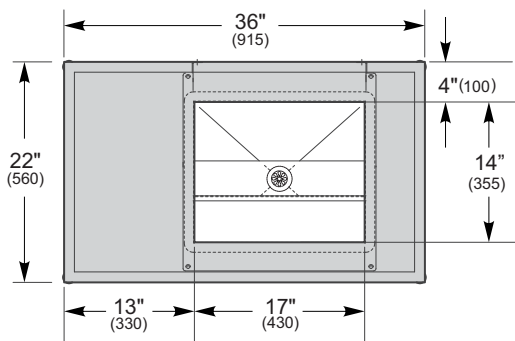

36" Ebb® Concept Console/Table

PRODUCT Specification . . . The 36" Ebb Concept Console/Table includes a 2" (51mm) thick resin or solid surface deck with an opening to accommodate an under mounted Ebb Basin. The unit is configured for the 3670 Deep Ebb Basin or 3673 Shallow Ebb Basin. All Ebb Basins have a grid strainer with close elbow and 1-1/4" O.D. tailpiece waste connection. The waste assembly is not provided. The basin can be placed on either left (-LH) or right (-RH) side of a 13" (330 mm) counter space. A center (-CTR) configuration is also available leaving 9-1/2" (241 mm) on both sides. The frame is constructed of Satin Finish

(standard) stainless steel rectangular tubing. The stainless steel frame is also available in Mira Finish, White Gloss Powdercoating or Black Matte Powdercoating. The resin countertop is available in a variety of standard colors. Neo-Metro can also custom color match the resin deck to a Pantone® color or customer color sample. A solid surface counter top is additionally available. Side panels match the selected countertop material. Storage shelf and towel bar options are available. Adjustable levelers are provided on each leg for uneven floors. An under counter LED lighting system is available with resin countertops only.