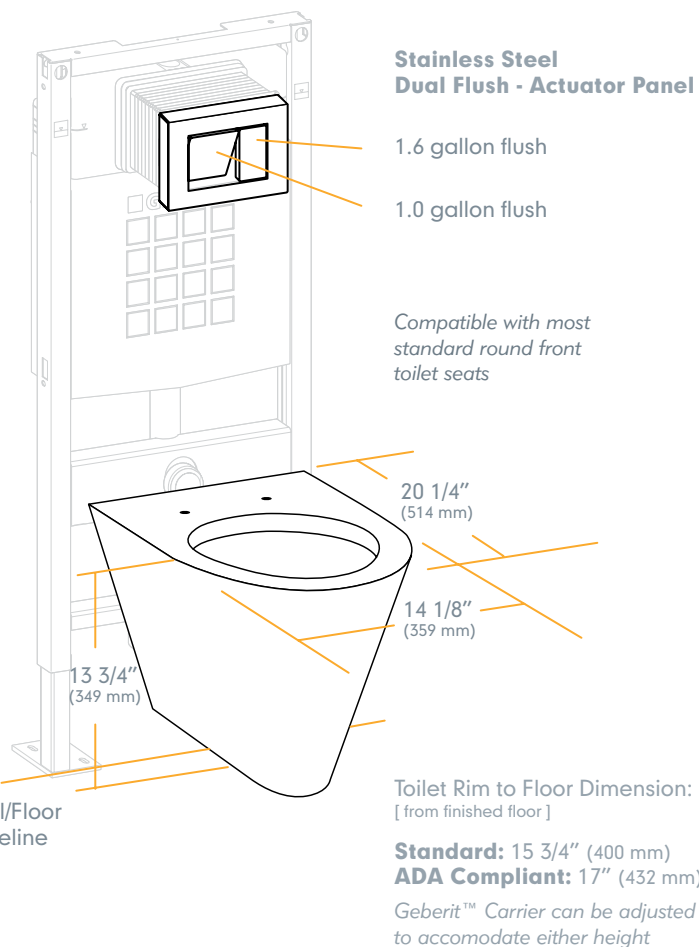

standard satin finish

SKI LO

It's Mini... It's G

How would you
a product that yo

The attractive "mini"
allows for easy clean
from heavy gauge, en
minimizing the bacteria

In addition to the material b
anism which minimizes water
flush for liquids and a 1.6 gallon

optional white gloss powder coating

UP TO MY OO

Green... It's Clean.....

Like to make a design statement and save the environment with a toilet you need to use everyday?

The miniLoo toilet is perfect for that small space. It's off the floor orientation, compact, and wheelchair accessible. The miniLoo is manufactured from environmentally-friendly recycled stainless steel that can help in reducing the carbon build-up in your bathroom.

At its base, the miniLoo utilizes a dual flush European in-wall tank mechanism to reduce water consumption by allowing the user to choose between a 1.0 gallon flush for liquids and a 1.6 gallon flush for solids.

Available in a high-polish mirror and a White Gloss durable powder coating. The miniLoo is available separately in all 3 finish selections. Toilet seats are sold

neo-metro.com

P.O.Box 3527 • 15125 Proctor Ave.
City of Industry • CA 91746 USA