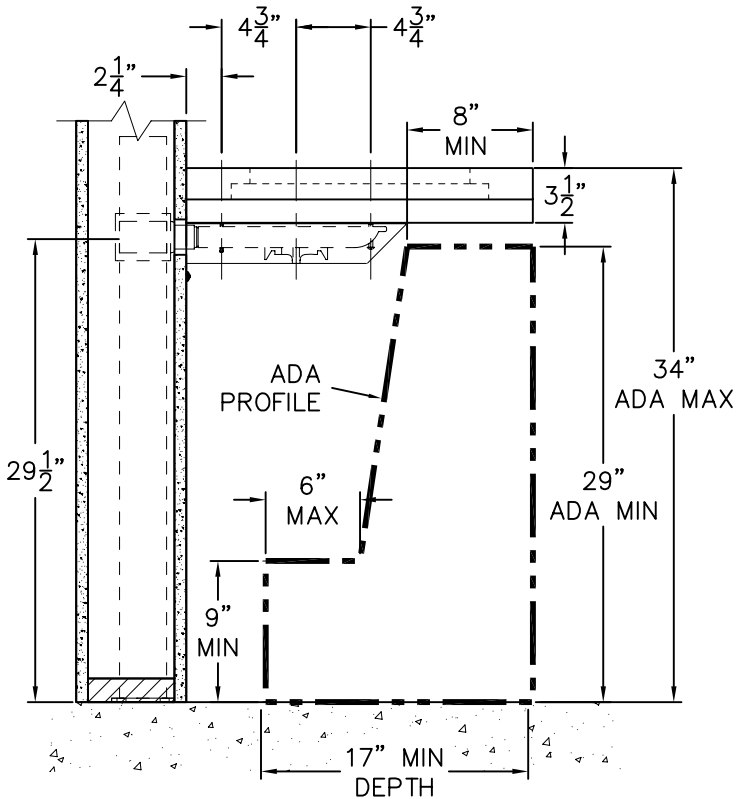

MODEL DIM	9108	9110	9112
X	24"	36"	55"
Y	21-1/2"	32"	45-1/2"

9110-L-WM-MC EBB BASIN SHOWN
9110-R-WM-MC EBB BASIN OPPOSITE

WM-MC-FLR EBB CARRIER
SHOWN FOR REFERENCE

WM-MC EBB CARRIER
SHOWN FOR REFERENCE