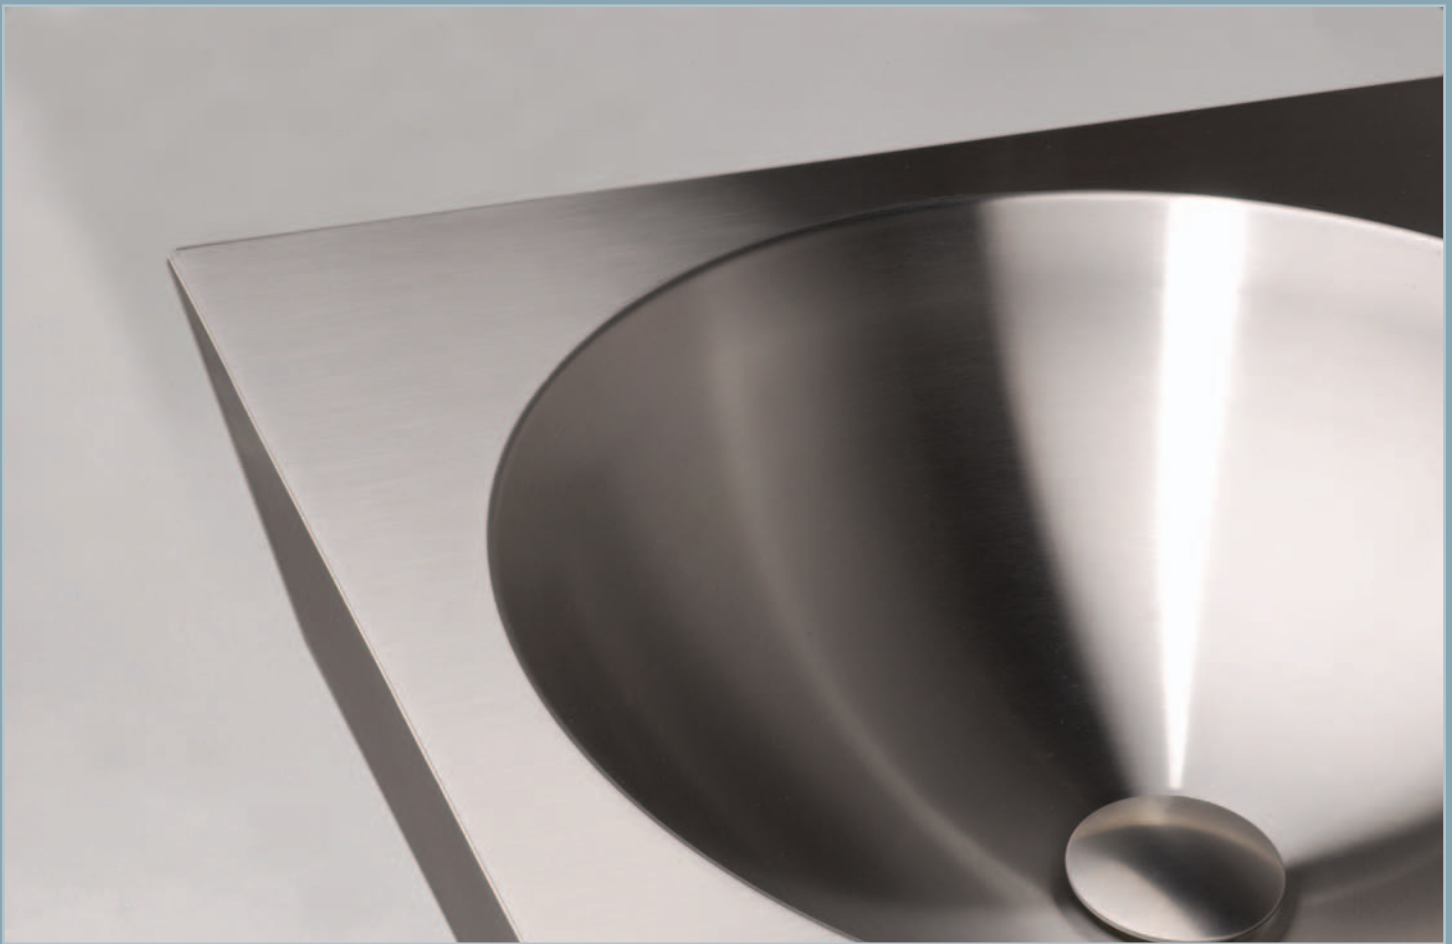

Tazon™ Vessel

Model # 8933 ABOVE COUNTER

Round and Round

we go.

Neo-Metro® introduces it's new round vessel :: Tazon™.

The Tazon vessel is constructed from heavy gauge stainless steel and is designed to work with a variety of bathroom counters. Tazon features a unique trapezoid exterior shape, while the inner basin space accommodates a 16" (400mm) bowl with a depth of 5" (116mm).

Vessel available in satin finish, or satin finish with a high polished Mira rim.

Complete specifications available online.
Patent Pending

All dimensions are nominal and subject to manufacturer's change without notice.

800.591.9050
626.855.4854
www.neo-metro.com

L1001000