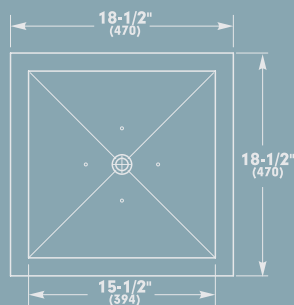

Vizza™ Vessel

Model # 8934
ABOVE COUNTER

Hip to Be. Square, that is.

Neo-Metro® introduces it's new square vessel :: Vizza™.

The Vizza vessel is constructed from heavy gauge stainless steel and is designed to work with a variety of bathroom counters. Vizza features a 15.5" (395mm) bowl with a depth of 5" (116mm). Available in a satin finish, or satin finish with a high polished Mira rim.

Complete specifications
available online.
Patent Pending

All dimensions are nominal and subject to manufacturer's change without notice.

800.591.9050
626.855.4854
www.neo-metro.com

L1001000

Tazon™ Vessel

Model # 8933 ABOVE COUNTER

Round and Round

we go.

Neo-Metro® introduces it's new round vessel :: Tazon™.

The Tazon vessel is constructed from heavy gauge stainless steel and is designed to work with a variety of bathroom counters. Tazon features a unique trapezoid exterior shape, while the inner basin space accommodates a 16" (400mm) bowl with a depth of 5" (116mm).